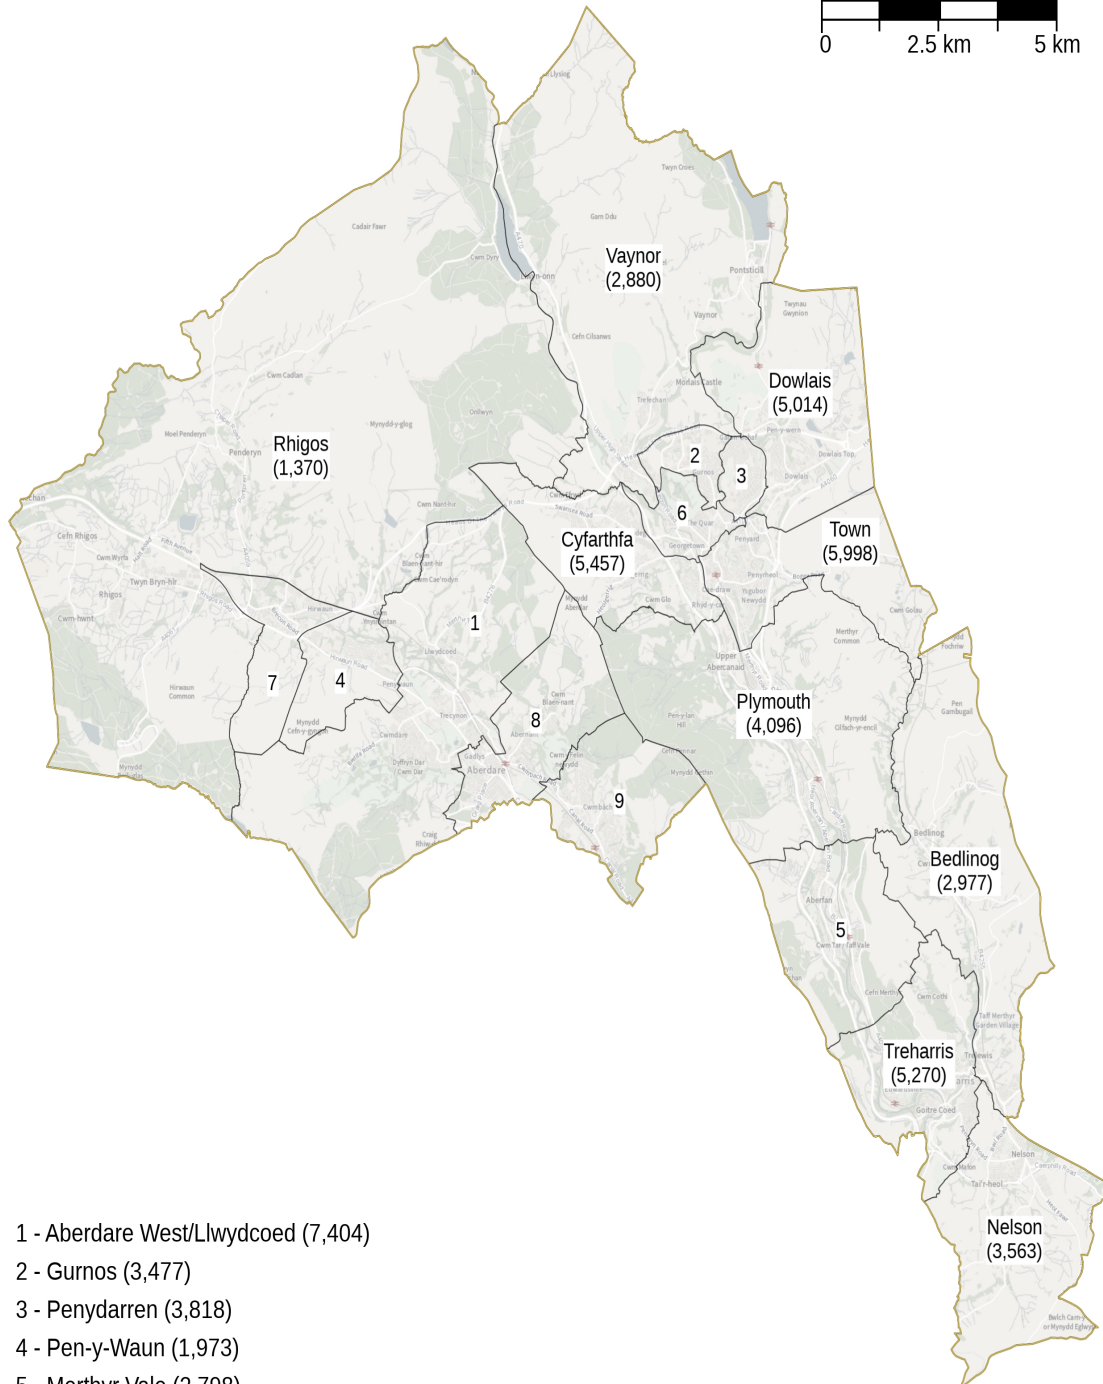

Merthyr Tydfil and Aberdare (Merthyr Tudful ac Aberdâr)

1 : 37,124

- 1 - Aberdare West/Llwydcoed (7,404)
- 2 - Gurnos (3,477)
- 3 - Penydarren (3,818)
- 4 - Pen-y-Waun (1,973)
- 5 - Merthyr Vale (2,798)
- 6 - Park (3,296)
- 7 - Hirwaun (3,167)
- 8 - Aberdare East (4,909)
- 9 - Cwmbach (3,751)

© Crown copyright and database rights [2021] OS [100047875]